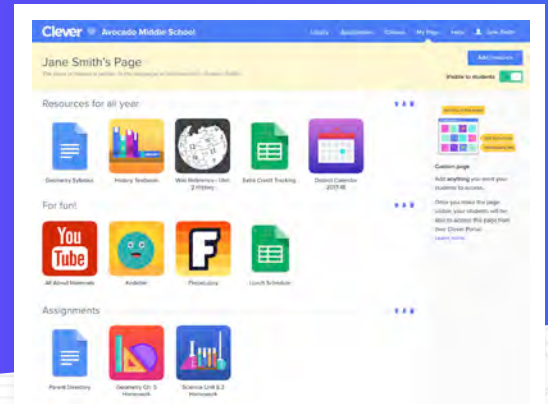

Student home login guide

Help your child use learning technology at home

Hi Families,

Our school uses Clever as an easy way for students to access all the learning applications they use at school in a single location: the Clever Portal.