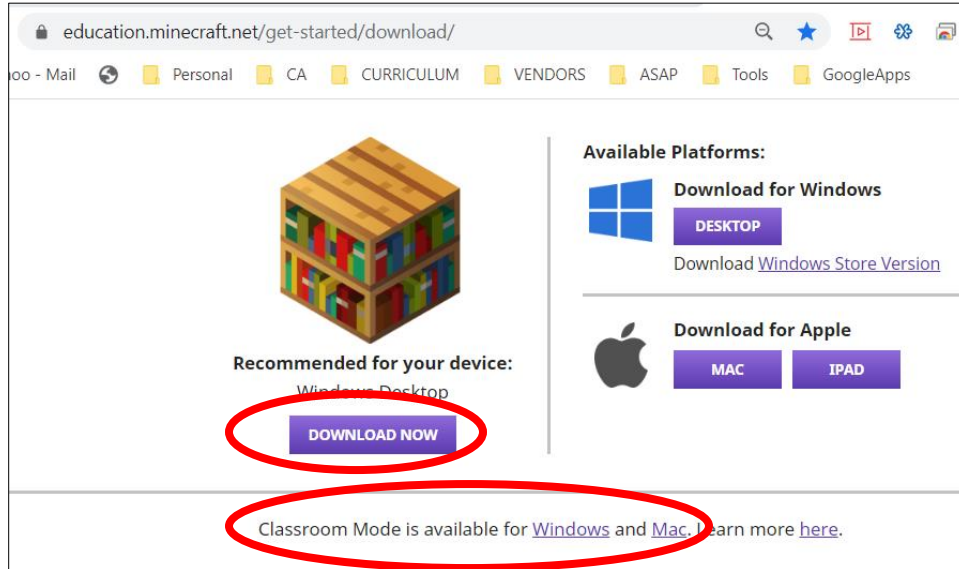

I. Minecraft Education Edition Installation

1. On your computer, download and install the following 2 files from the Microsoft Minecraft Education Edition website, <https://education.minecraft.net/get-started/download/>
 - Windows Desktop
 - Classroom Mode for Windows

II. Accessing Minecraft Education Edition

1. Click on the Minecraft Education application icon  on your desktop

OR

type Minecraft Education Edition on the Windows Start bar, then select the *Minecraft Education Edition* option.