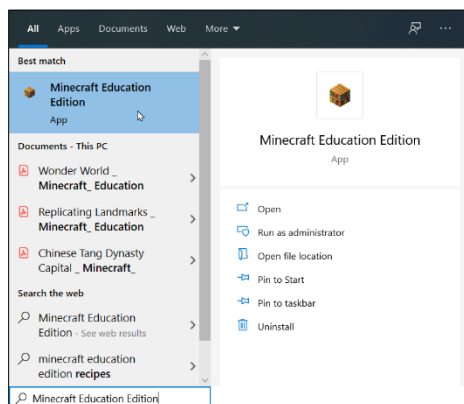

I. Minecraft Education Edition Installation

1. On your computer, download and install the following 2 files from the Microsoft Minecraft Education Edition website, <https://education.minecraft.net/get-started/download/>
 - Windows Desktop
 - Classroom Mode for Windows

II. Accessing Minecraft Education Edition

1. Click on the Minecraft Education application icon  on your desktop

OR

type Minecraft Education Edition on the Windows Start bar, then select the *Minecraft Education Edition* option.